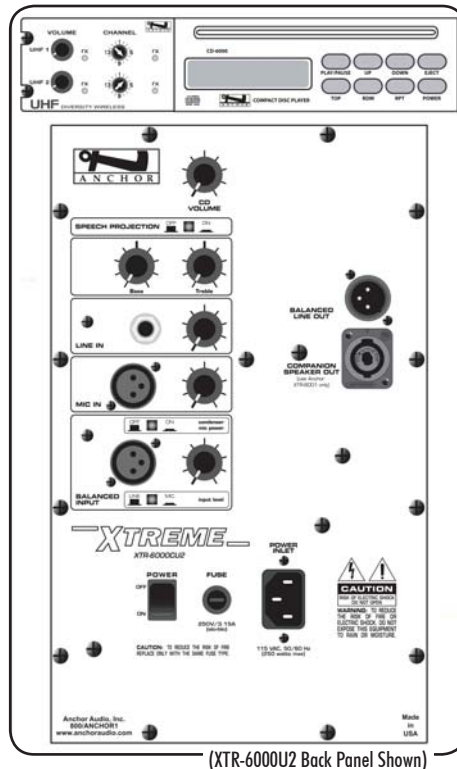

(XTR-6000U2 Back Panel Shown)

XTREME MODELS

- **XTR-6000** AC powered sound system
- **XTR-6000U1** 1 built-in wireless receiver
- **XTR-6000U2** 2 built-in wireless receivers
- **XTR-6000CU1** Built-in CD player & 1 built-in wireless receiver
- **XTR-6000CU2** Built-in CD player & 2 built-in wireless receivers

XTREME TECHNICAL SPECIFICATIONS

Rated Power Output	130 watts
Max SPL @ Rated Power	123 dB Projection ON 116 dB Projection OFF
Frequency Response	80 Hz – 15 kHz Proj OFF 7 dB – 2-12 kHz Proj ON
Bass/Treble Control	8 dB cut/boost @ 100 Hz, 8 kHz
AC Power Reqs.	110 – 125Vac, 50/60 Hz, 250W Max 210 – 240Vac, 50/60 Hz, 250W Max
Dimensions (HWD)	22.5 x 13 x 10" / 57 x 33 x 25 cm
Weight	35 pounds / 16 Kg

Inputs	
Line	1/4" phone, Hi-Z, unbalanced
Mic (phantom power)	XLR female, Lo-Z, 12 VDC
Balanced	XLR female, switchable mic/line level 12 VDC phantom power (switchable)
Sensitivity For Rated Output	
Line (unbalanced)	-18 dBV (125 mVrms)
Mic (balanced)	-58 dBV (1.25 mVrms)
Line (balanced)	-15 dBV (175 mVrms)
Outputs	
Line (post fader)	XLR male, 600ohm, active balanced
Speaker	4-pole Neutrik Speakon® jack

(FEATURES & SPECIFICATIONS SUBJECT TO CHANGE WITHOUT NOTICE)

XTREME FEATURES

6-YEAR WARRANTY!

REACH CROWDS OF 5,000+

123 DB OF CLEAR SOUND

8-INCH WOOFER & CONSTANT-DIRECTIVITY
TITANIUM DOME COMPRESSION DRIVER
IN A PORTED ENCLOSURE

ACTIVE LIMITER - KEEPS SOUND CLEAN & EVEN
WHEN DRIVEN HARD

XLR INPUT ALLOWS LINE LEVEL OR MICROPHONE
SOURCES, W/ OR W/O CONDENSER MIC POWER

16 CHANNEL UHF DIVERSITY WIRELESS
BY ANCHOR AUDIO

RUGGED BUILT-IN CD PLAYER W/ BLUE
BACK-LIT DISPLAY & BAR GRAPH LEVEL

1 OR 2 BUILT-IN WIRELESS UHF RECEIVERS

LINE-LEVEL, BALANCED OUTPUT SUPPLIES SIGNAL
TO ADDITIONAL SOUND SYSTEM

SPEECH PROJECTION MODE PROVIDES
CRYSTAL-CLEAR VOICE PROJECTION

BIAMPLIFIED; SEPARATE HIGH & LOW FREQUENCY
AMPLIFIERS ENHANCE PERFORMANCE