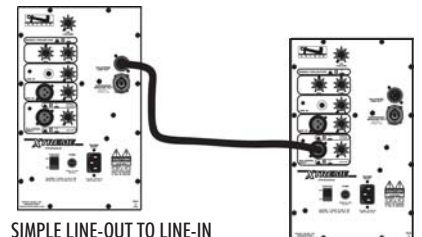

MADE IN THE USA!

XTREME DAISY-CHAIN

DAISY-CHAIN READY • CONNECT MULTIPLE SYSTEMS

SIMPLE LINE-OUT TO LINE-IN
CONNECTION EXPANDS YOUR COVERAGE

Anchor Audio, Inc.

Portable Sound Systems • Torrance, California

888/444-6077

www.anchoraudio.com

S-X/0408